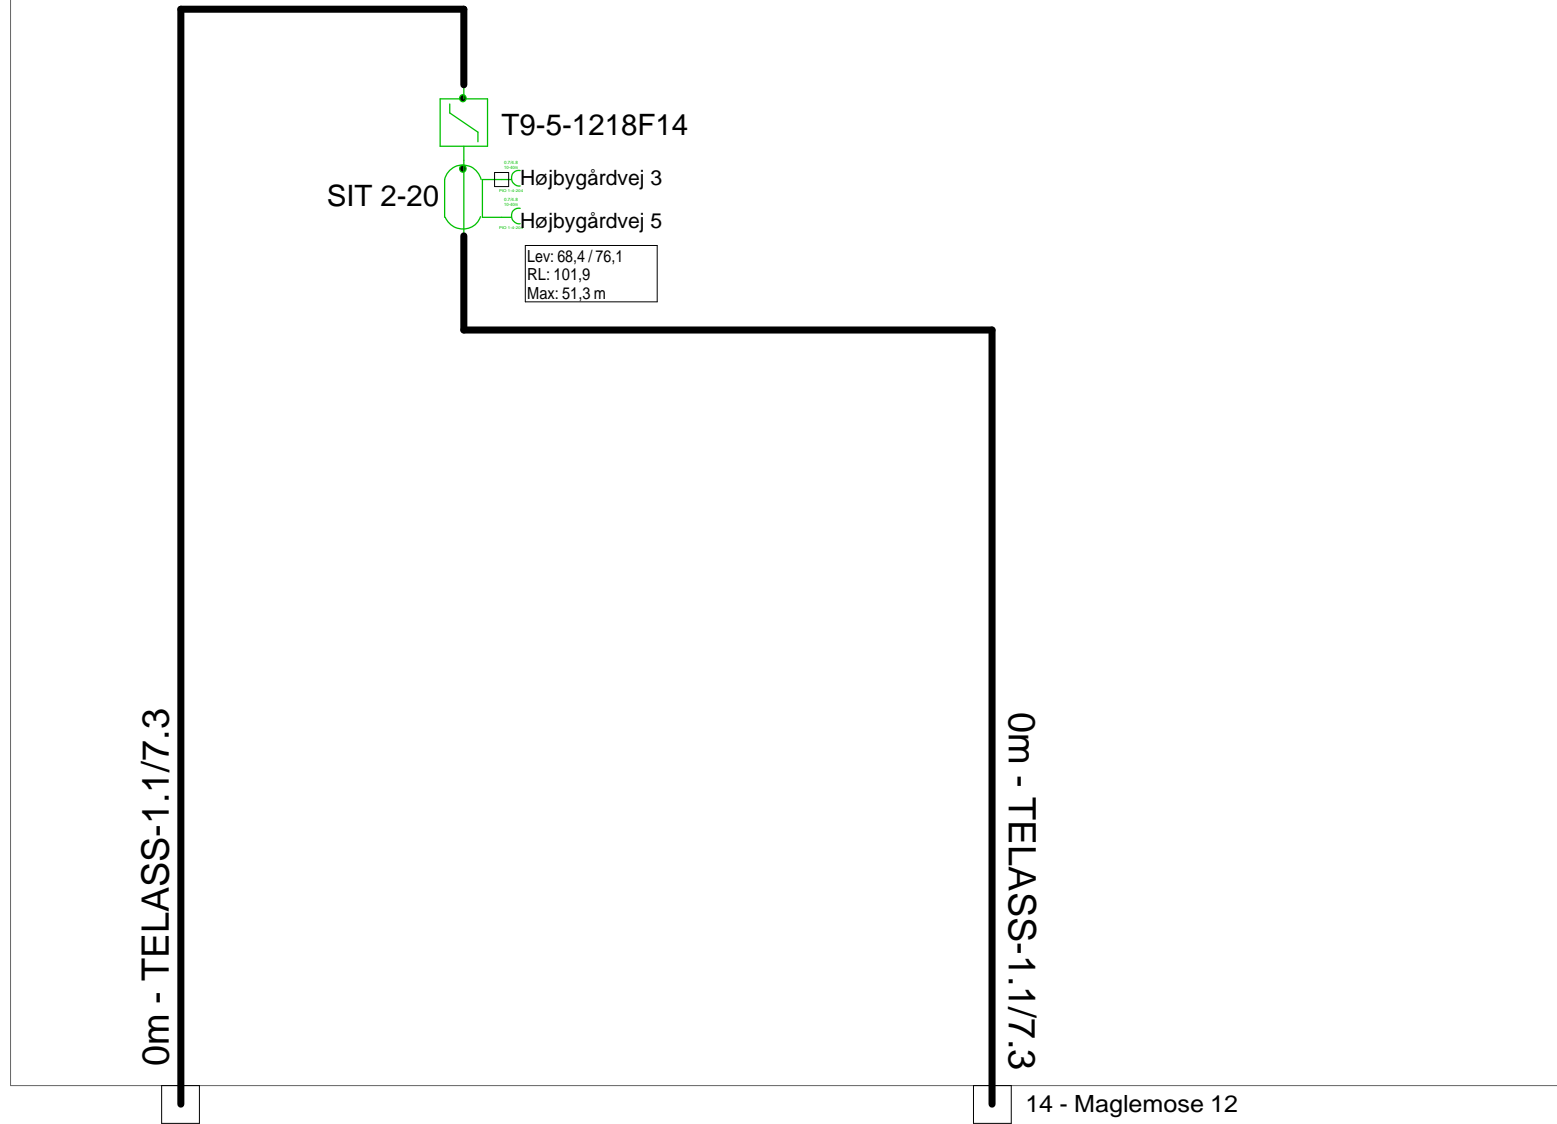

5011406_012D3 - 13 - Højbygårdvej 3 Maglemose

12 - Maglemose 2

14 - Maglemose 12

F.TV.2 grøn

Antenna Installation/Network		Minimum Frequency	Maximum Frequency
		267 MHz	1226 MHz
Operator			
Version	Edited by Ejvind Hansen		Date 11-09-2018
Size	Project 5011406_012D3		Sheet Id:13/No:13, 13/14
AND Version 4.12, Serial No. 14000-1-LP for: Dansk Kabel TV Tegholmegade 1 DK - 0900 København C			Sheet name F.TV.2 grøn